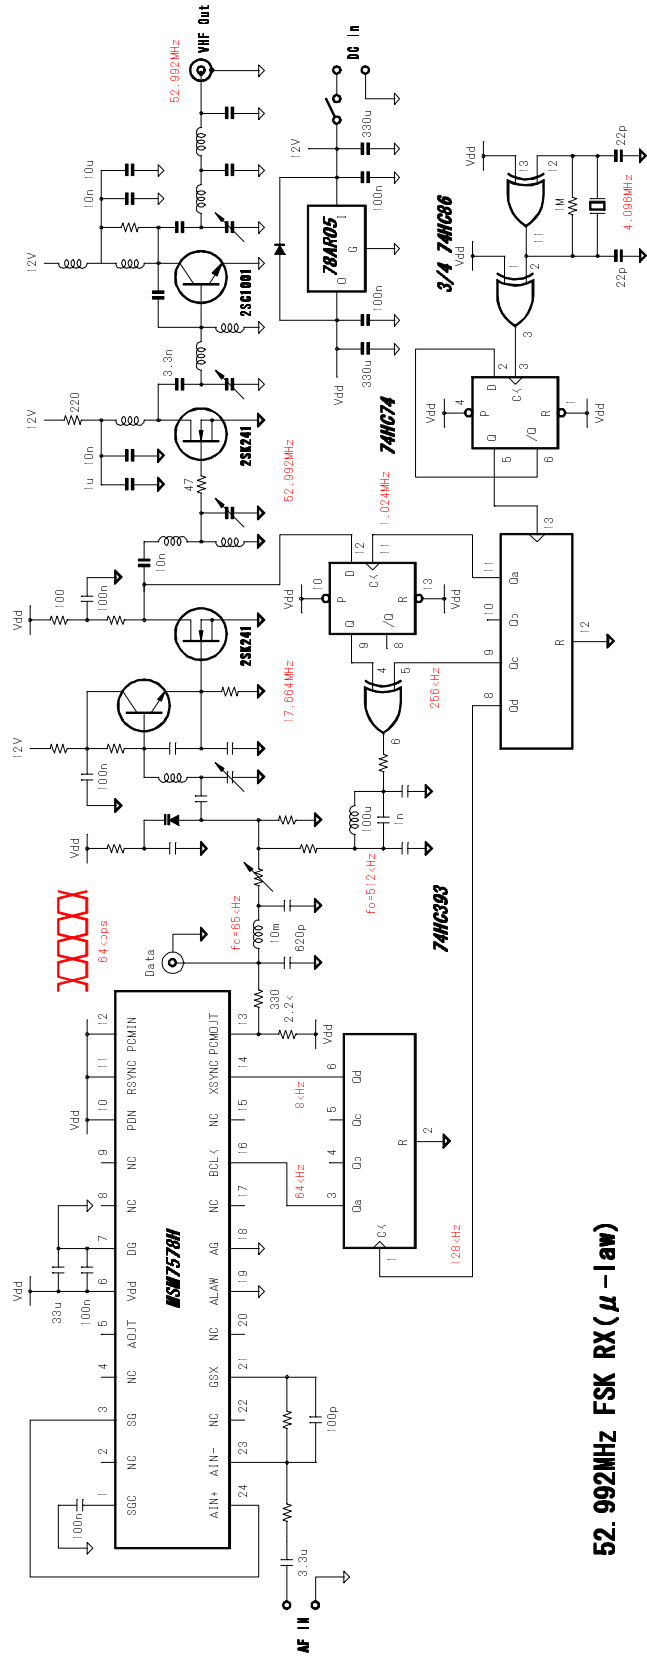

52. 992MHz FSK TX (μ -law)

(c) 2016 JA5FP

52. 992MHz FSK RX (μ -law)